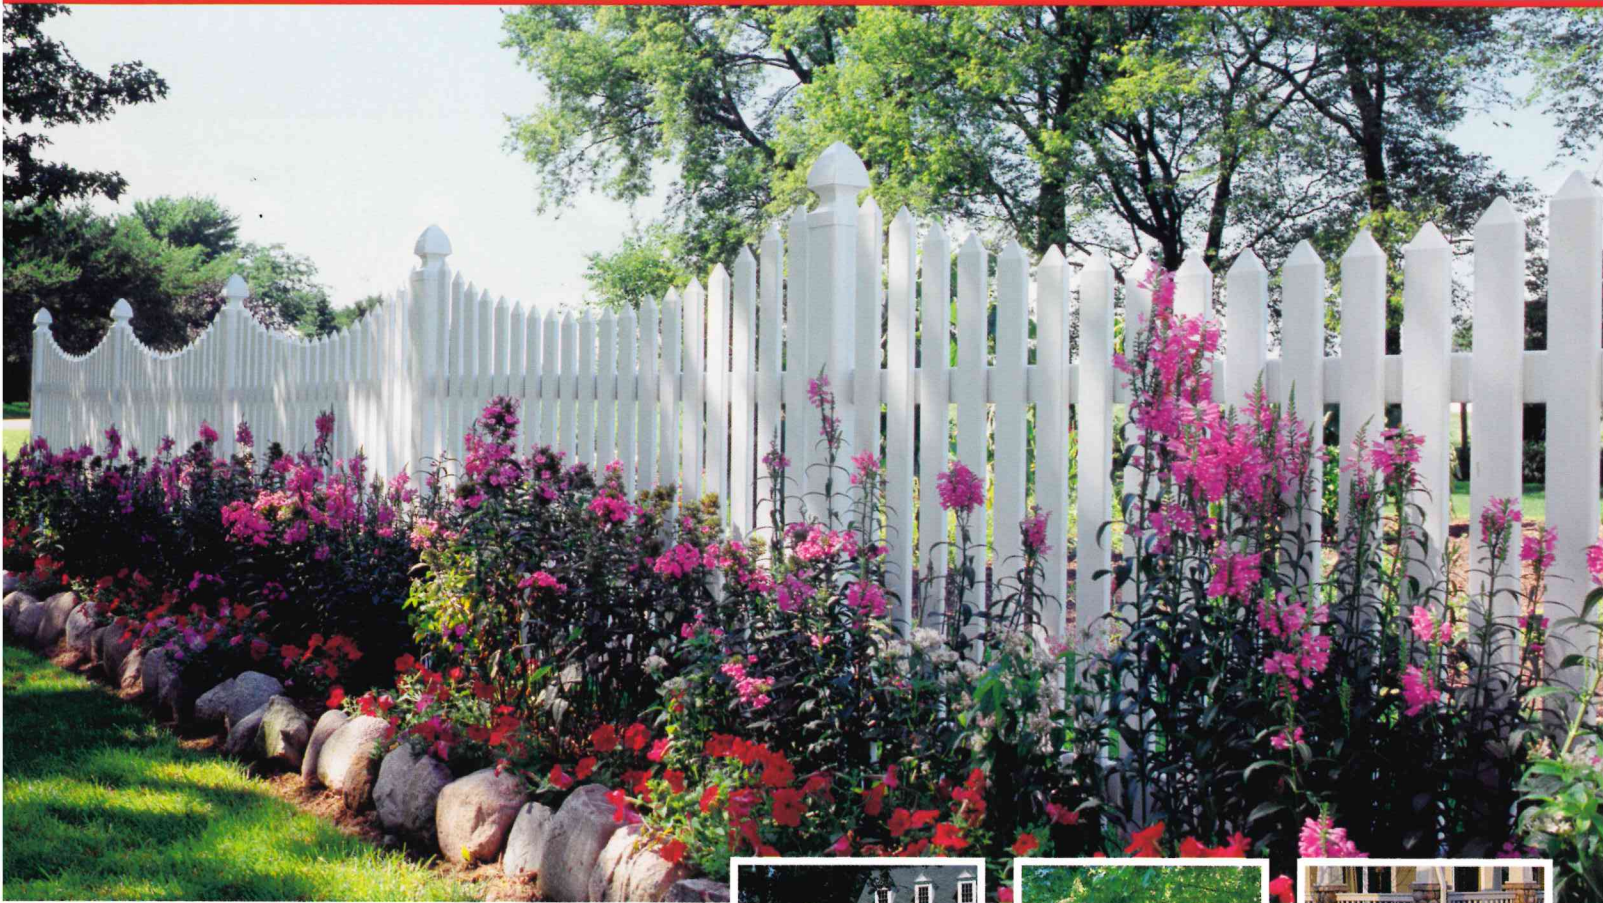

Custom Vinyl Fence

Tailored to Your Needs

Styles to Enhance any Home or Landscape Design

BEDFORD

Also available with scalloped picket.

CASCADE TRADITIONAL

CASCADE VICTORIAN

CROWN POINT TRADITIONAL

CROWN POINT VICTORIAN

DOVER

KINGSTON

KINGSTON WITH LATTICE

PRINCETON

Available with stepped or scalloped picket.

SHADOW BOX

Midrail used on fences 5 feet and up.